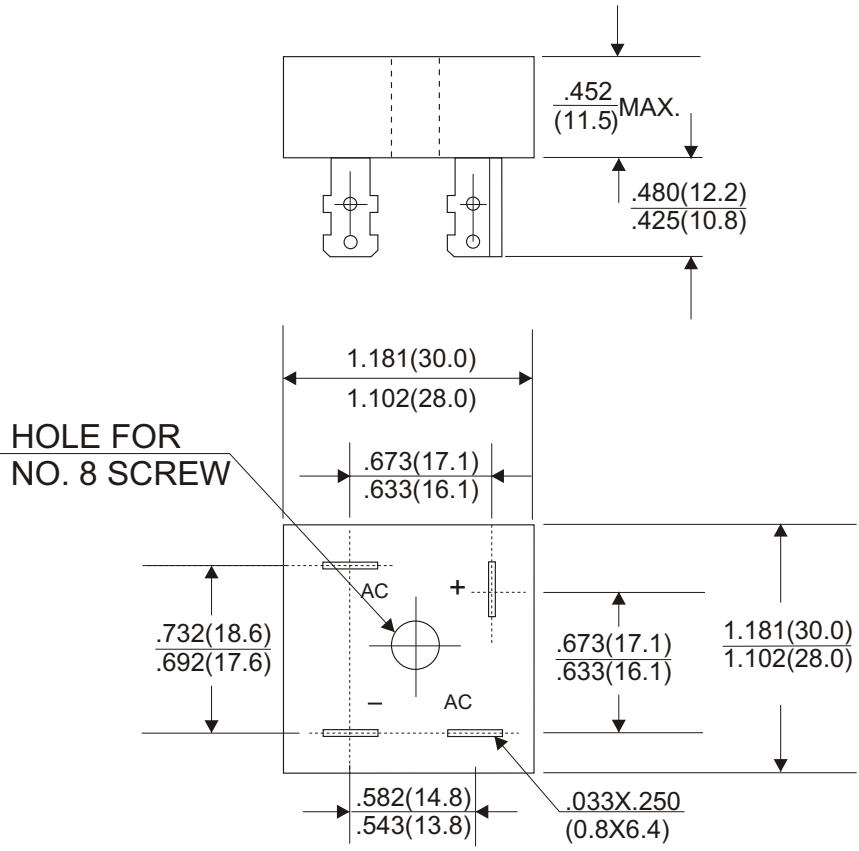

# MB-25

HOLE FOR  
NO. 8 SCREW

Dimensions in inches and (millimeters)